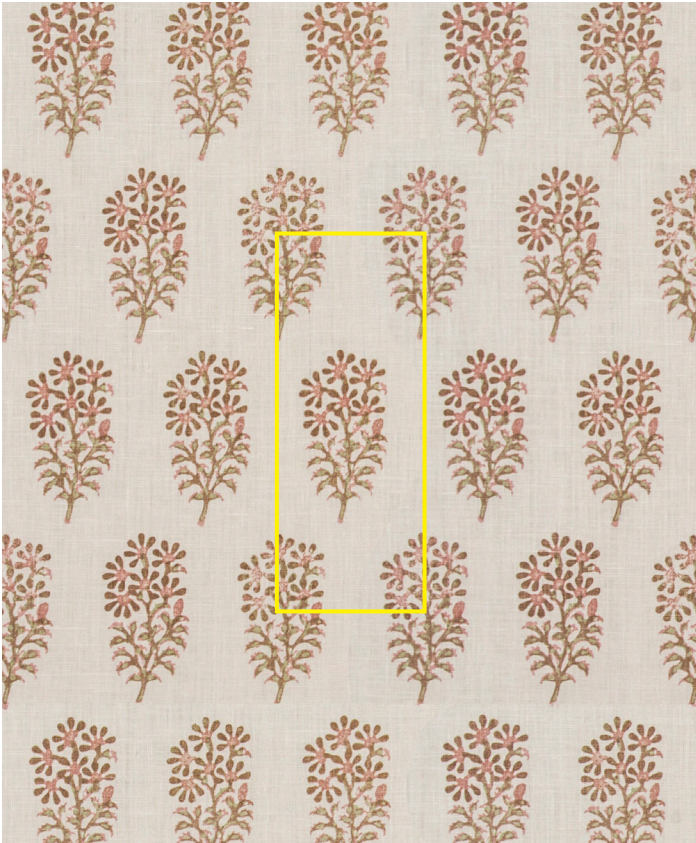

## Alya Peach | ALYA-01-N

Motif is from a 19th Century Persian original.

<b>Design</b>	Alya
<b>Colour</b>	Peach
<b>Code</b>	ALYA-01-N
<b>Composition</b>	100% Linen
<b>Width</b>	122cm / 48in
<b>Repeat</b>	8cm (h) 21.5cm (v) 3in (h) 8.5in (v)
<b>Weight</b>	286g/sqm
<b>Notes</b>	..... ..... ..... .....